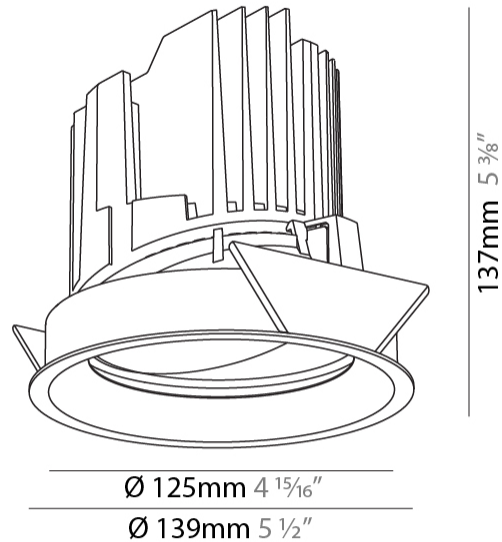

GENERAL

Series: Bioniq
 Subseries: Bioniq Round Adjustable
 Brand: Prolight
 Division: Architectural
 Mounting Type: Recessed
 Mounting Location: Ceiling
 Subcategory: Downlight

PHYSICAL

Shape: Round
 Diameter (mm): 139
 Diameter (in): 5 1/2
 Height (mm): 137
 Height (in): 5 3/8
 Ceiling Thickness (mm): 10 / 12.5 / 15
 Ceiling Thickness (in): 3/8 or 1/2 or 9/16
 Min. Recessing Depth (mm): 150
 Min. Recessing Depth (in): 5 7/8
 Light Distribution: Adjustable / Downlight
 Weight (kg): 0.836
 Weight (lbs): 1.84
 Fixture Finish: SSR / BKV / CWI / CRY / HAB / UFT / ITA / RUA / FTG / MYG / LOD / PUS / FRO / FUP / KIA / POP / BLS / SPG / MEY / GOH / GUM / CHC / COM / ABZ / JAG / OBR / MOS / ROR
 Fixture Material: Aluminum Die Cast
 Cut-out Measurements: 130mm / 5 1/8"

LED

Number of LEDs: 1
 Color Temperature (°K): 2700 / 3000 / 3500 / 4000
 Max. Delivered Lumen (lm): 2191 / 2280 / 2415 / 2164
 Nominal Lumen (lm): 2909 / 3028 / 3208 / 3273
 CRI: >90 CRI
 Efficiency (%): 63.10%
 Lamp Life (hrs): 50000

OPTICAL

Reflector°: 18 / 38
 Optic°: Lens Pack - No Lens / Linear Spread Lens / Honeycomb / Spread Lens
 Adjustability: Rotational 355°; Tilt 30°

RATINGS AND CERTIFICATIONS

Certified By: Certified for North American Standards
 IP rating: IP20
 Zaneen Group Inc. © 2024, T 1800-388-3382, F 416-247-9319, www.zaneen.com